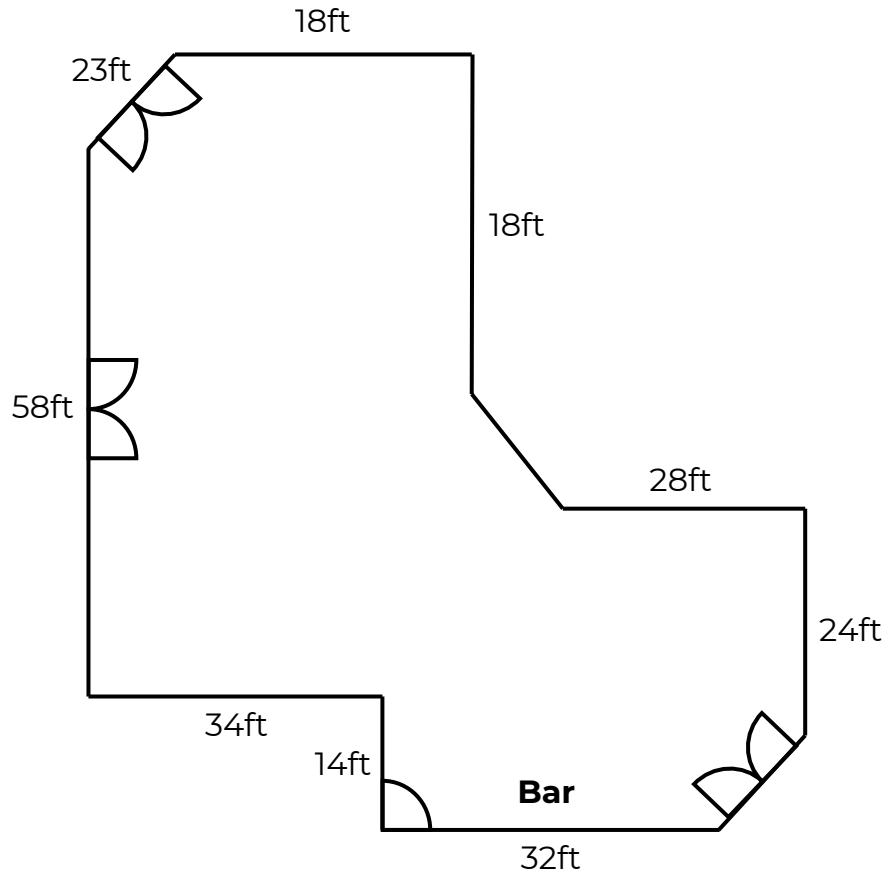

Venue Floorplans

The Pyramid Suite

The Pyramid Suite is located on the ground floor of the hotel, featuring an impressive glass pyramid ceiling. This room can comfortably hold 250 people or 200 when accompanied by a dancefloor.

The Chalon Suite

The Chalon Suite is located on the ground floor of the hotel, with lots of natural daylight. It can hold up to 180 people for events such as civil ceremonies and 120 for a wedding breakfast and evening function. This venue has a removable dividing wall.